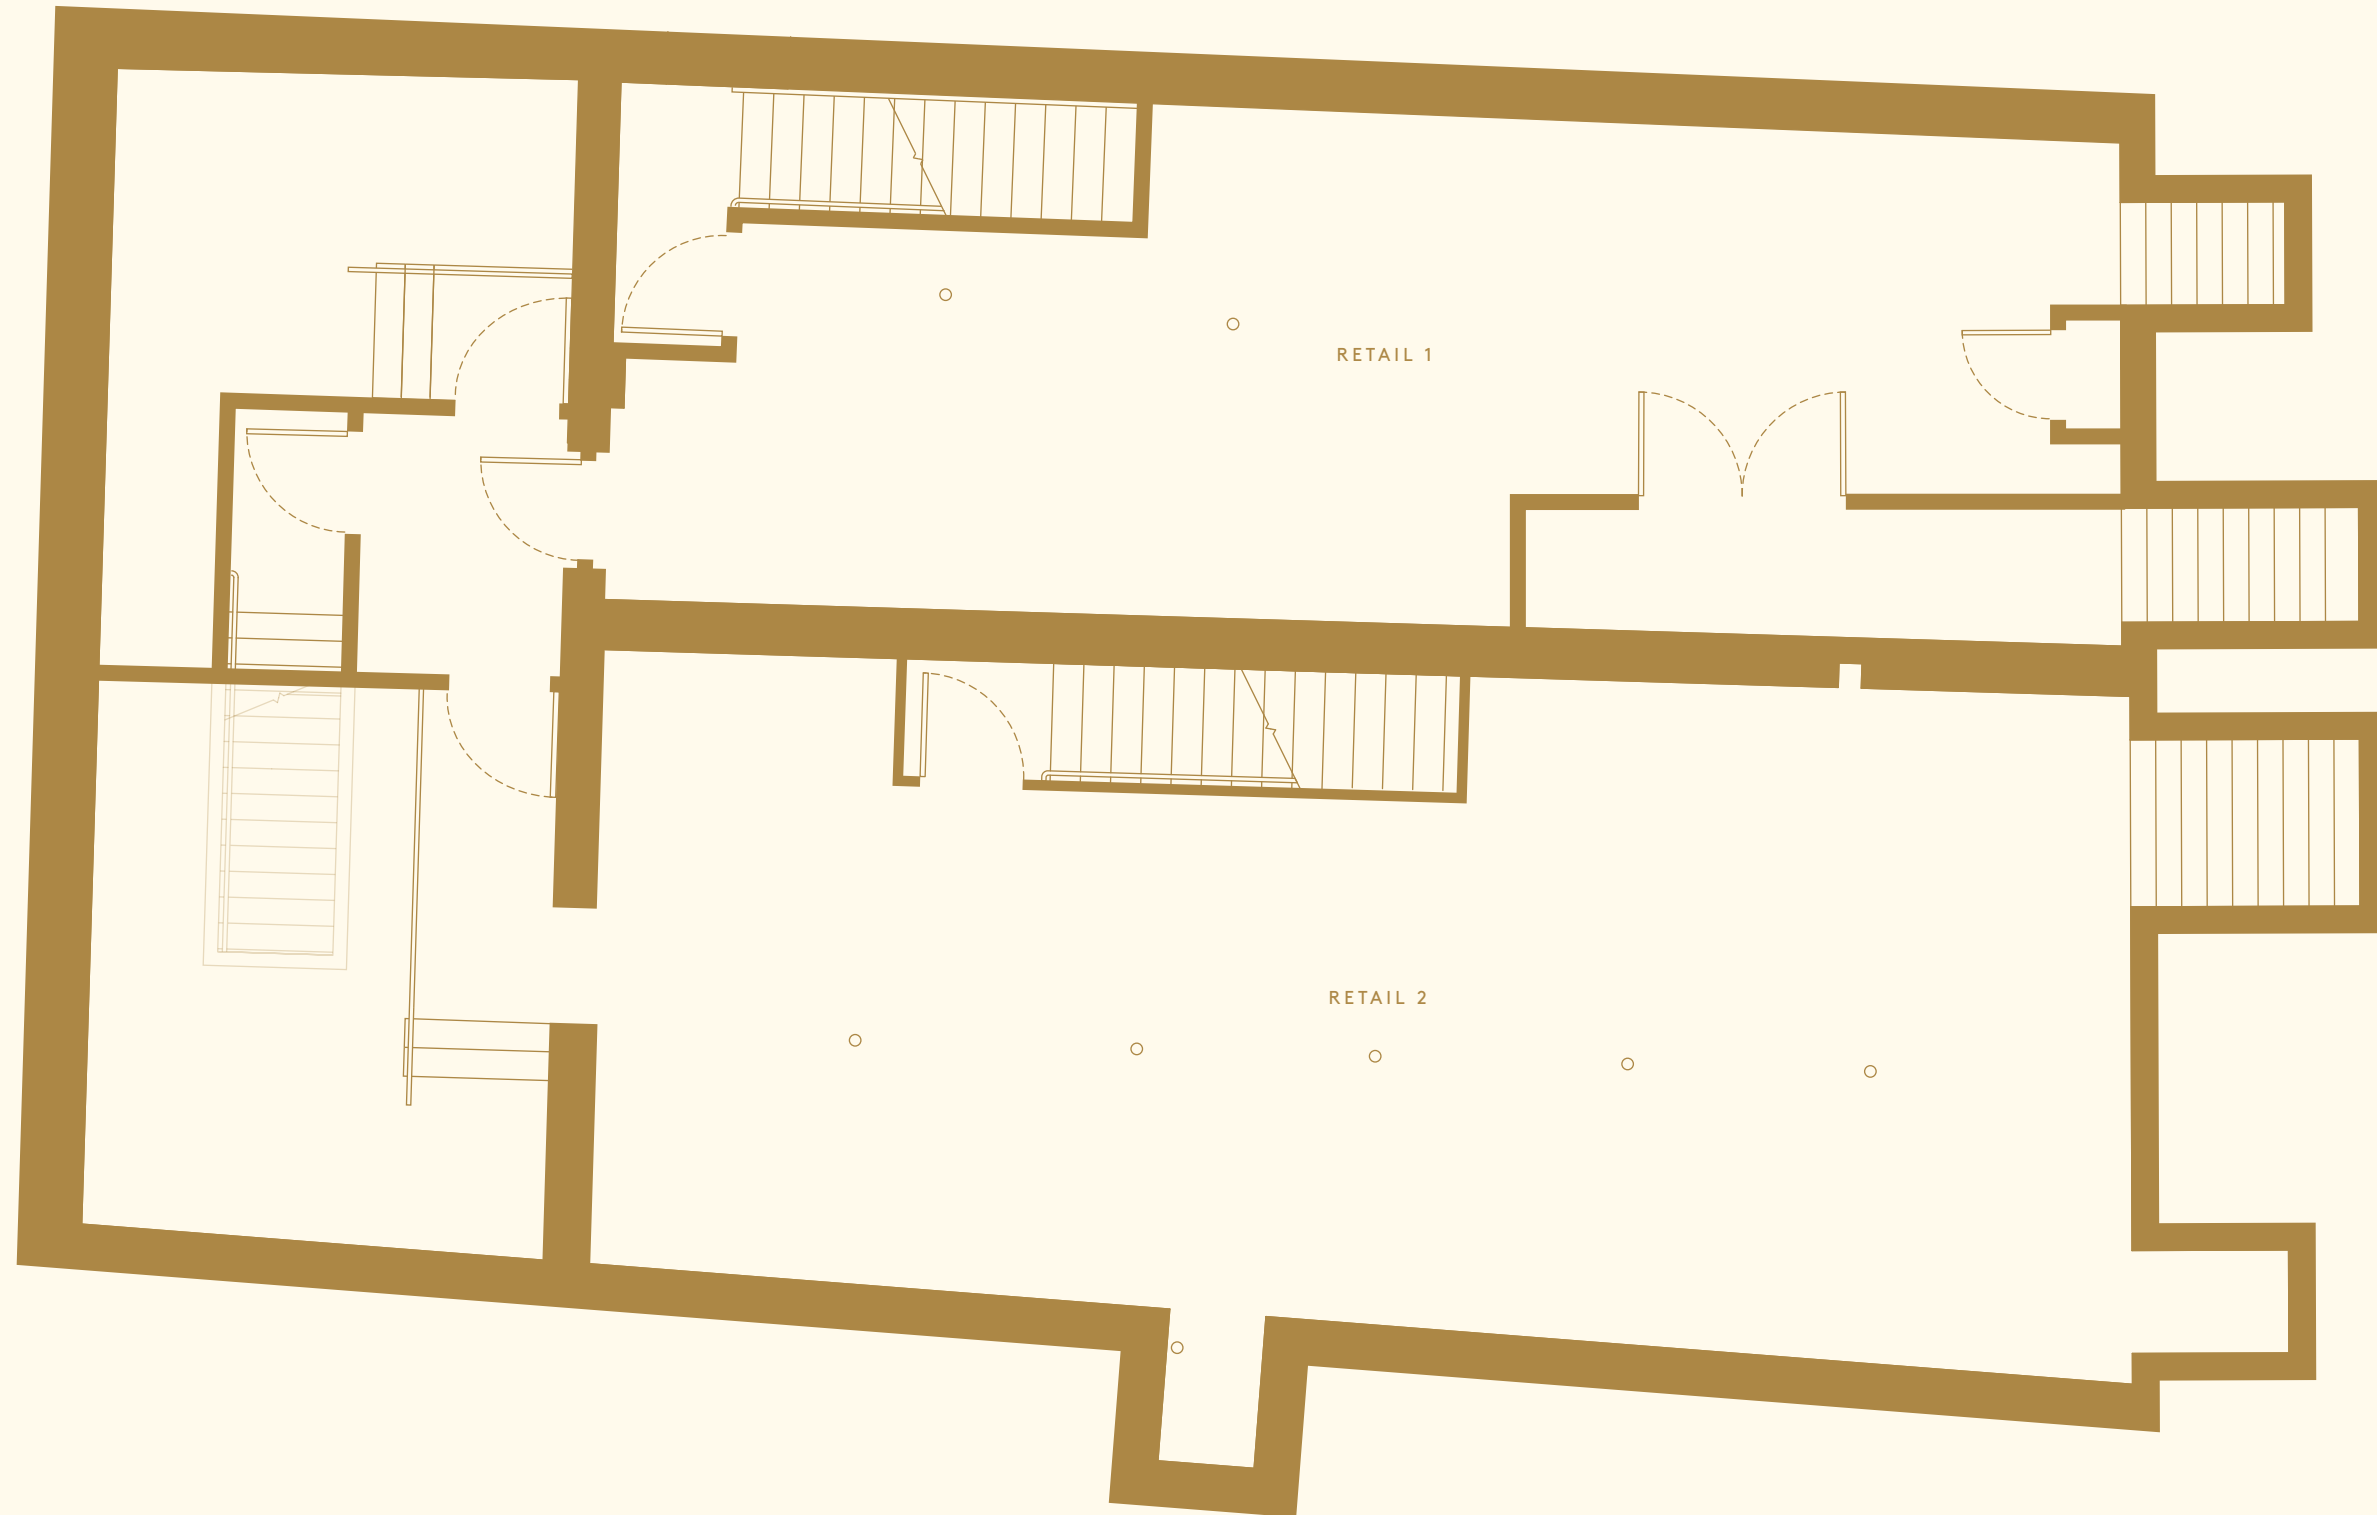

57 FIRST STREET
WILLIAMSBURG
BROOKLYN, NEW YORK

CELLAR
OFFICE — 2,255 RSF
CEILING HEIGHT — 7'-6"