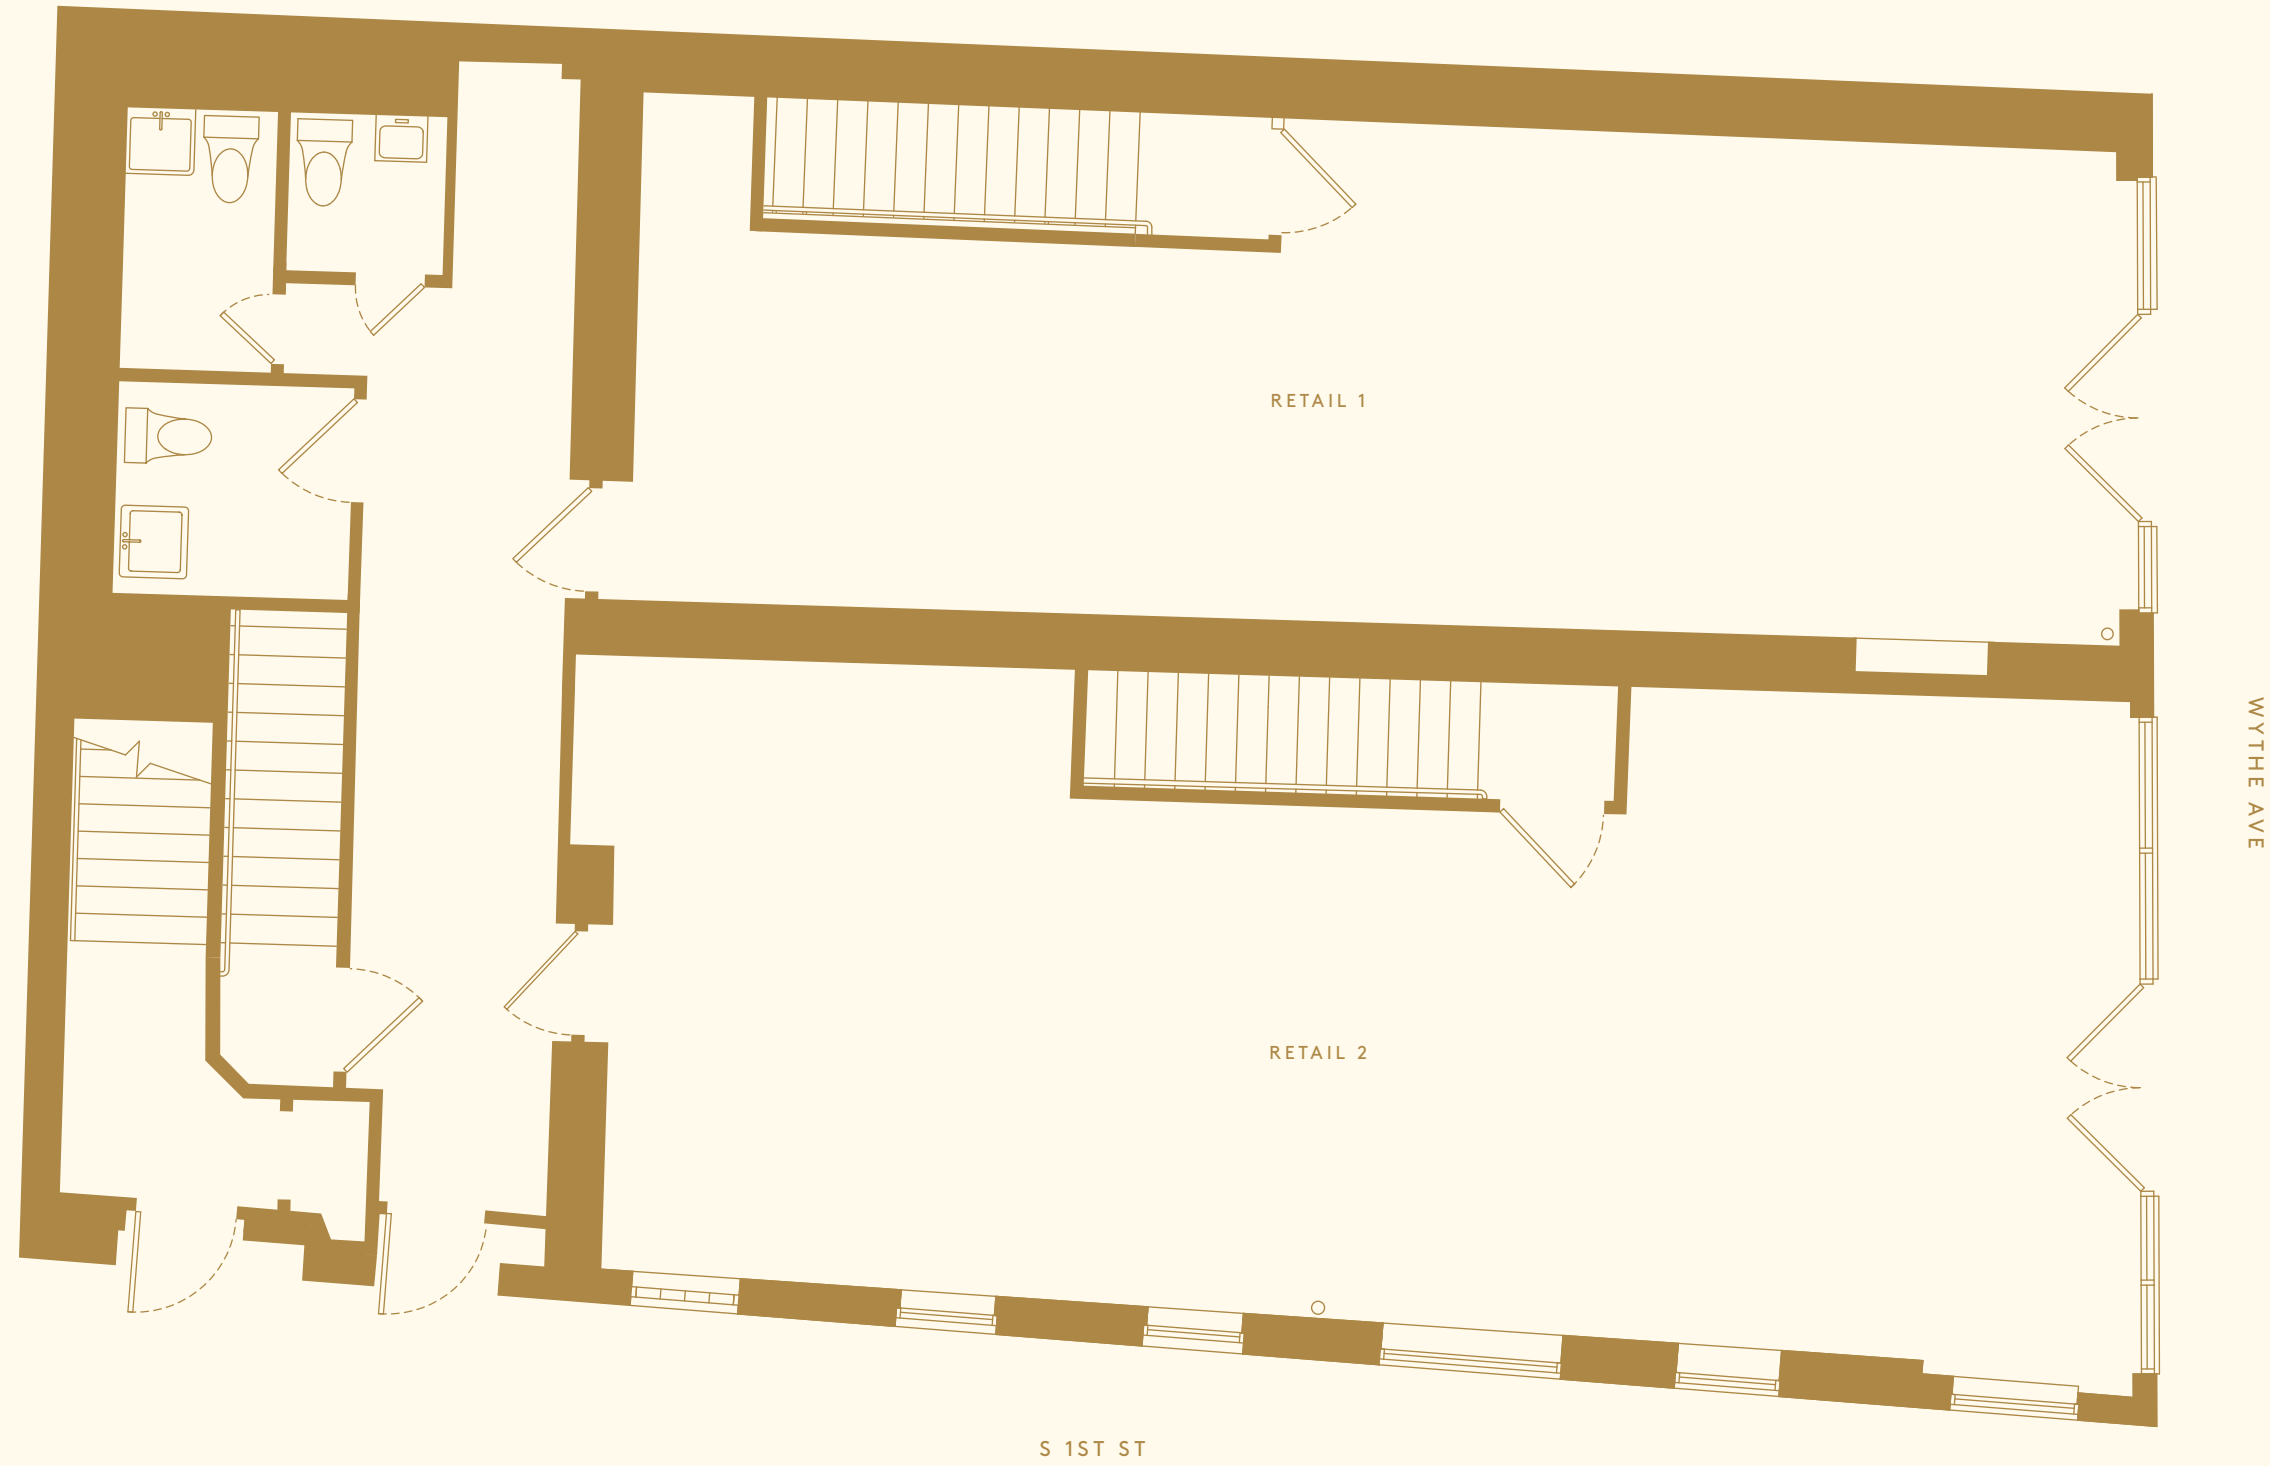

57 FIRST STREET
WILLIAMSBURG
BROOKLYN, NEW YORK

FIRST FLOOR
RETAIL — 1,963 RSF
CEILING HEIGHT — 11'-8"