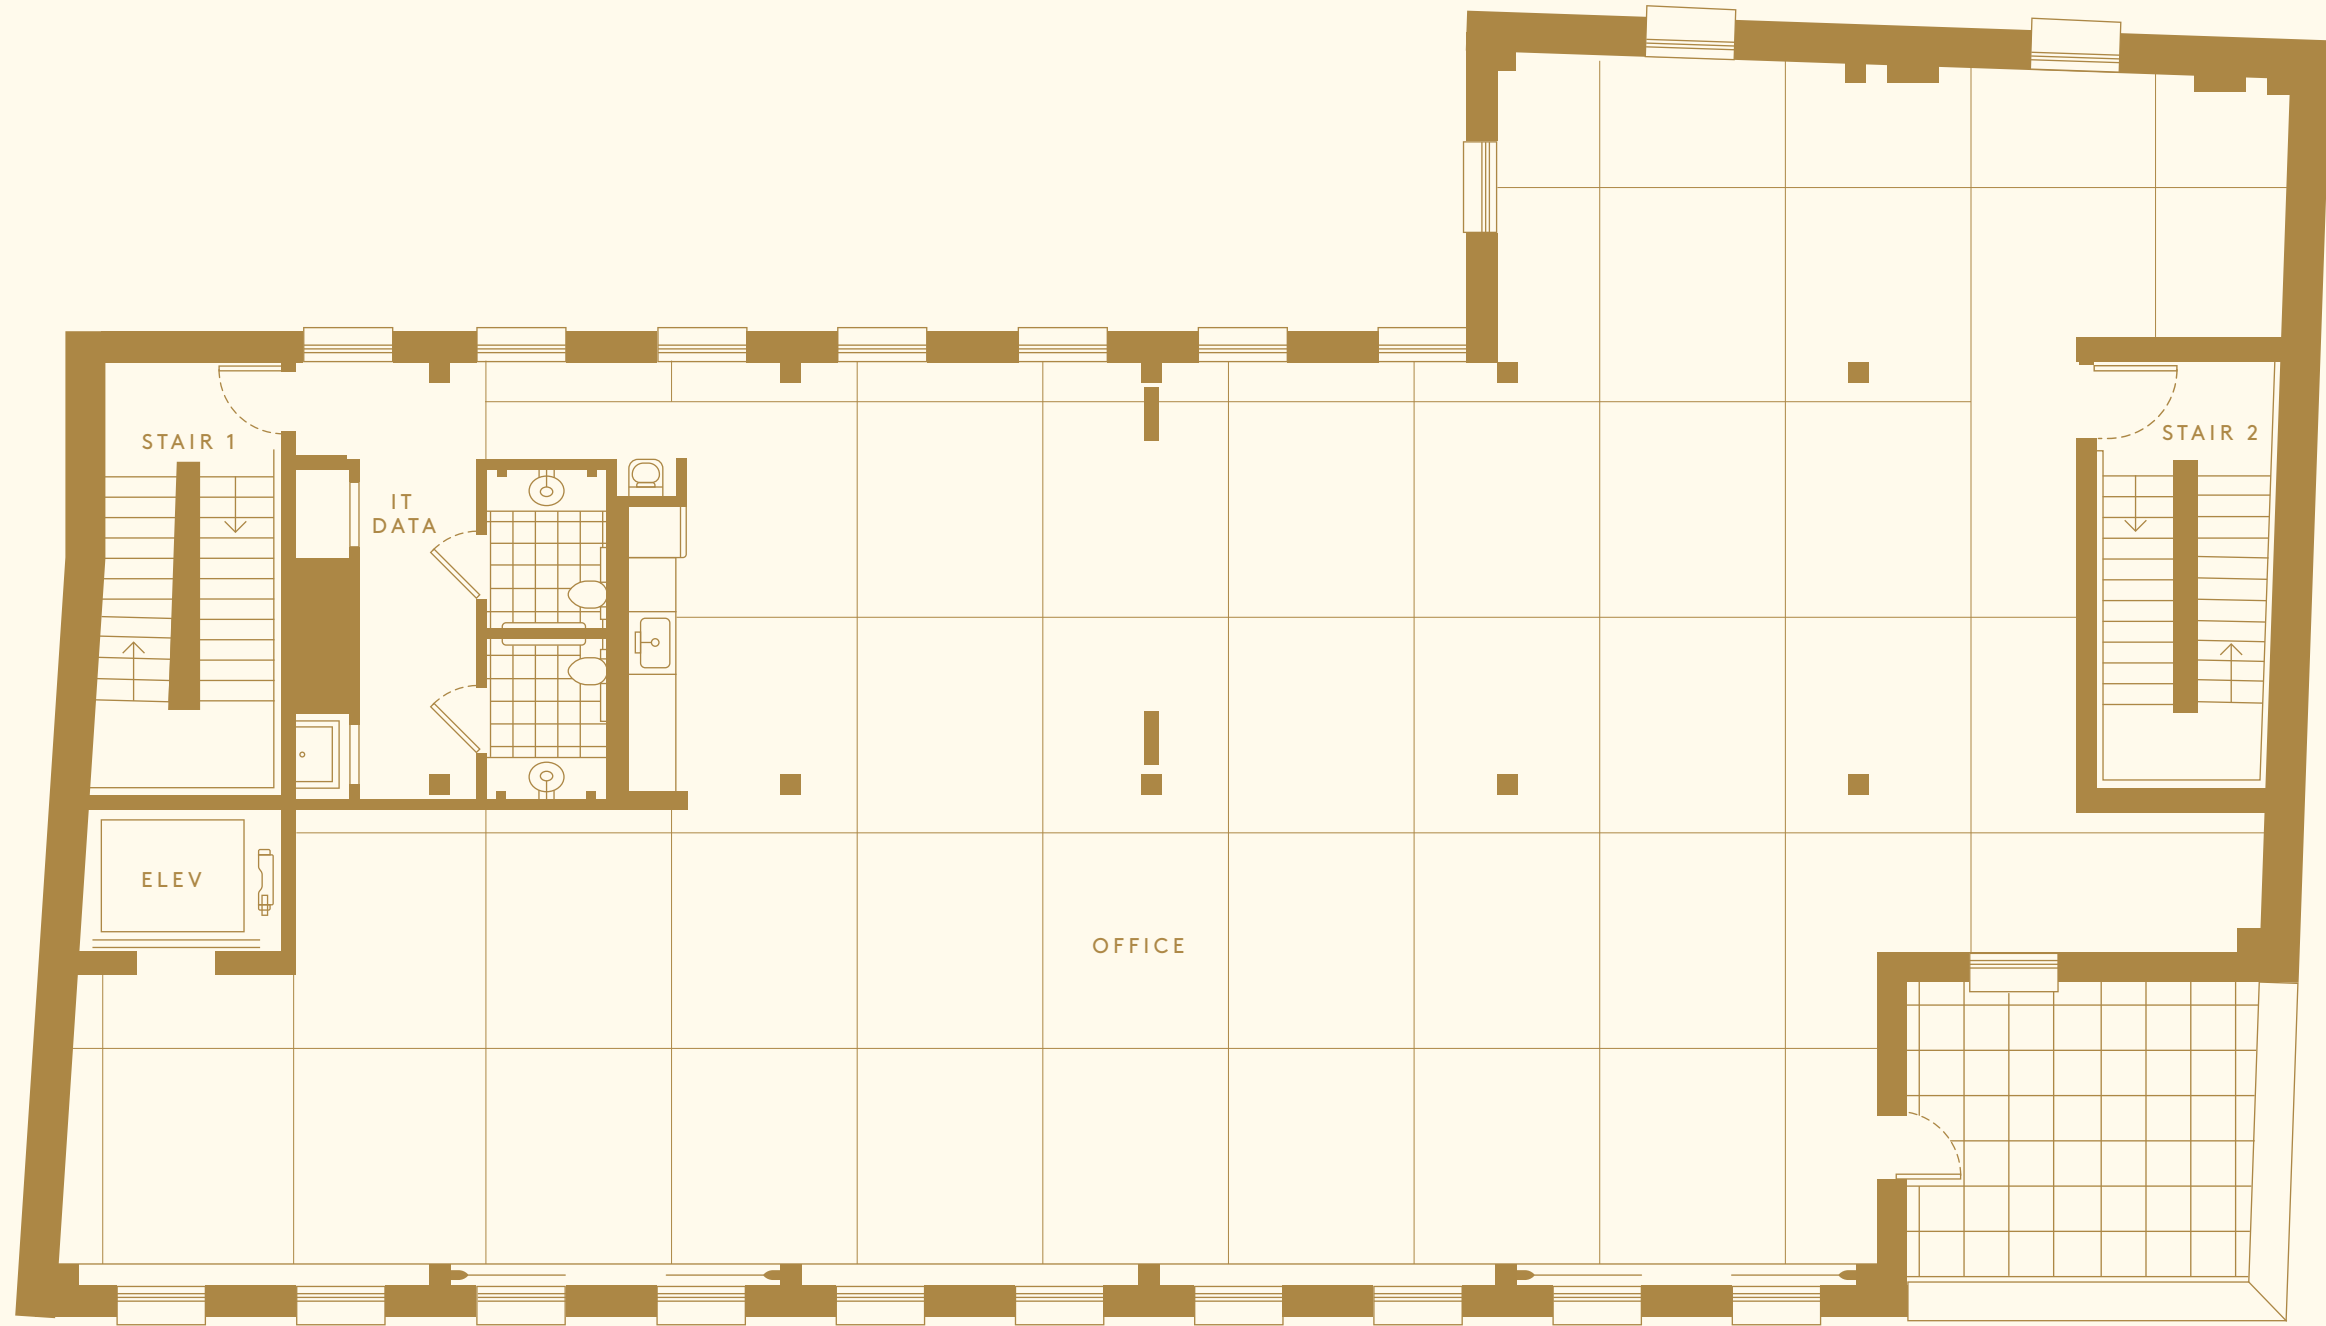

320 WYTHE AVENUE  
WILLIAMSBURG  
BROOKLYN, NEW YORK

320  
WYTHE

WYTHE AVENUE

THIRD FLOOR  
OFFICE — 5,588 RSF  
OUTDOOR TERRACE — 250 SF  
CEILING HEIGHT — 13'-3"